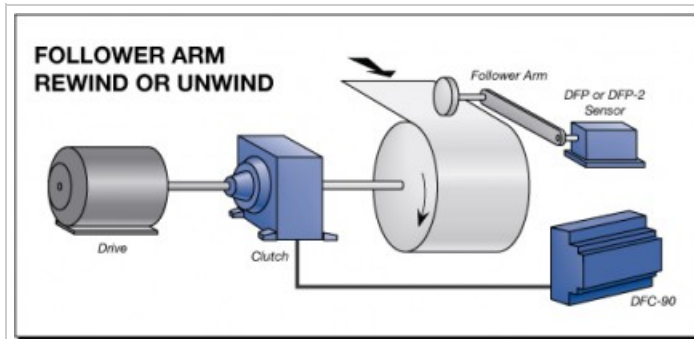

Specifications:

[View this product in the Interactive Designer Notebook](#)