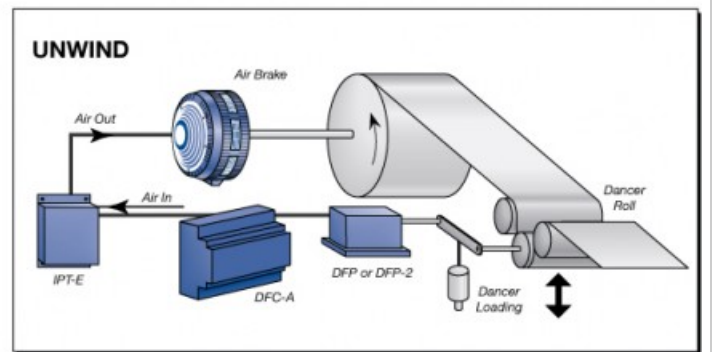

Specifications:

[View this product in the Interactive Designer Notebook](#)