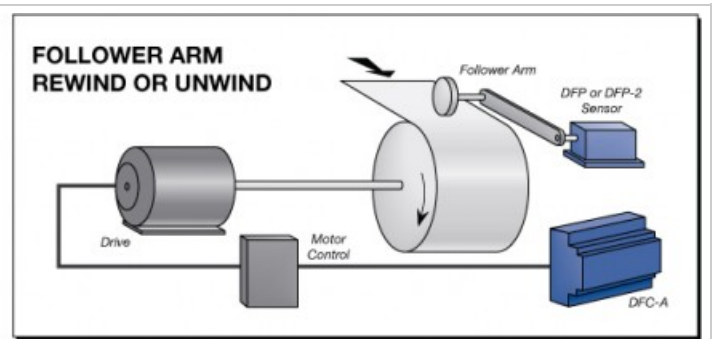

Specifications:

[View this product in the Interactive Designer Notebook](#)