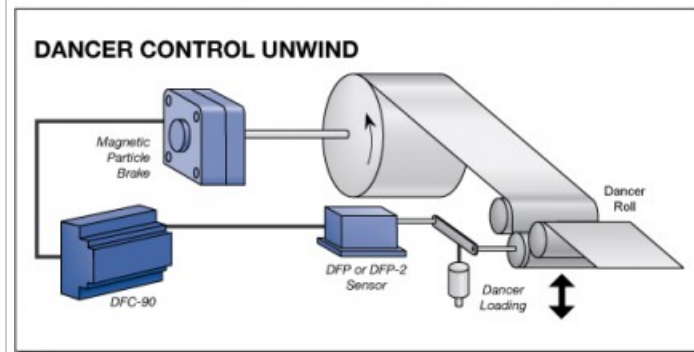

Specifications:

[View this product in the Interactive Designer Notebook](#)