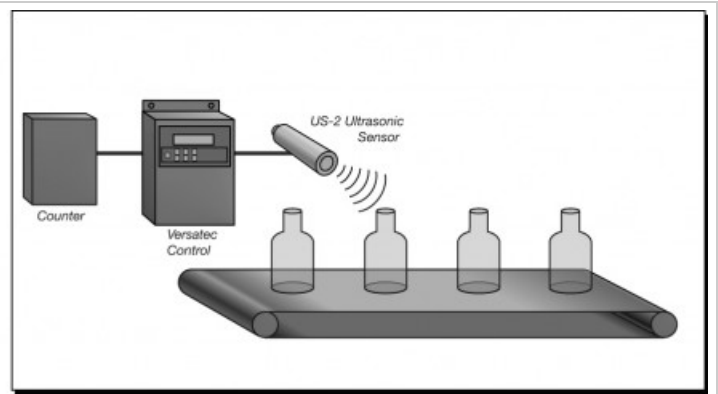

North America

MAGPOWR: +1.800.624.7697
Fife: +1.800.639.3433
Tidland: +1.800.426.1000
[Contact](#)

South America

Tel +55.11.3959.0990
Fax +55.11.3856.0990
[Contact](#)

Europe

Tel +49.6195.7002.0
Fax +49.6195.7002.933
[Contact](#)

India

Tel +91.22.27602633
Fax +91.22.27602634
[Contact](#)

China

Tel +86.756.881.9398
Fax +86.756.881.9393
[Contact](#)

Japan

Tel +81.43.421.1622
Fax +81.43.421.2895
[Contact](#)

Korea, Taiwan and SE Asia

Tel +65.9620.3883
Fax +65.6235.4818
[Contact](#)

Source URL: <http://magpowr.maxcessintl.com/tension-control/magpowr-versatec-tension-control>