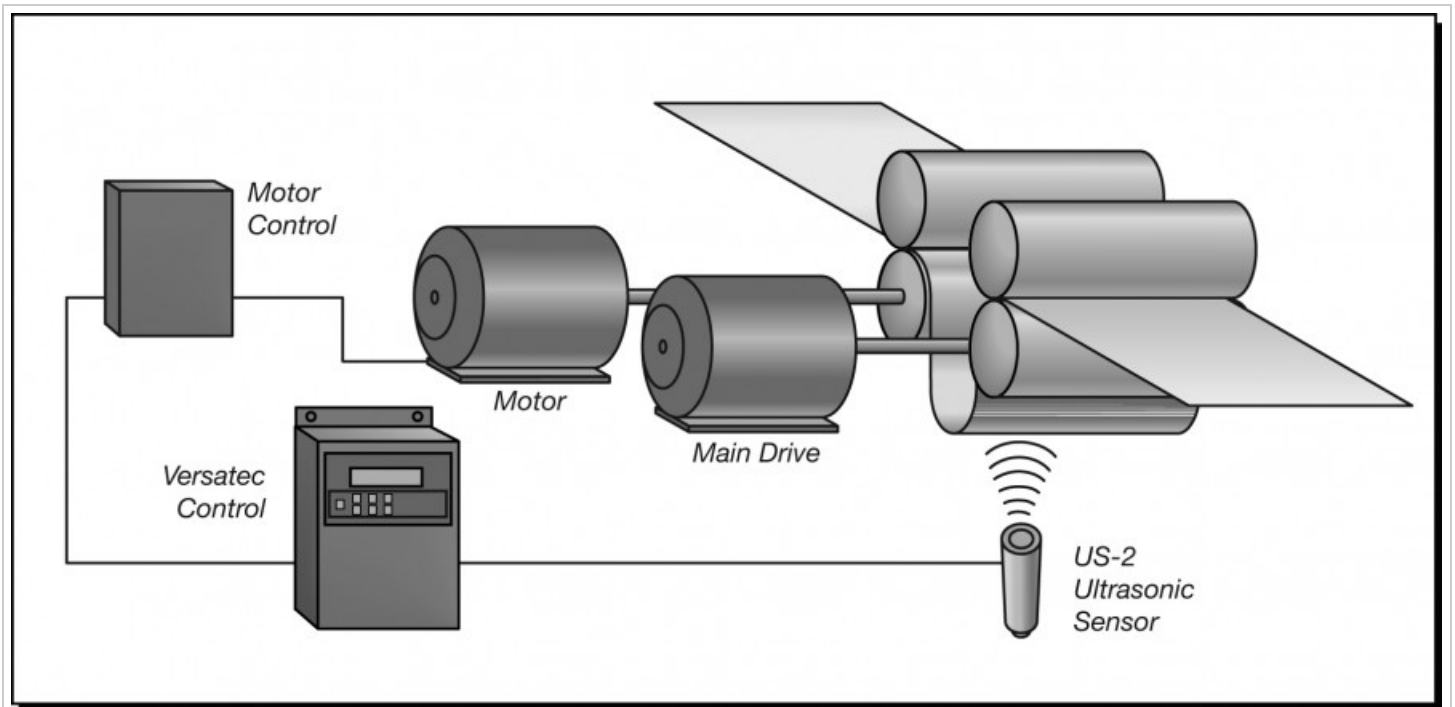

Specifications:

[View this product in the Interactive Designer Notebook](#)