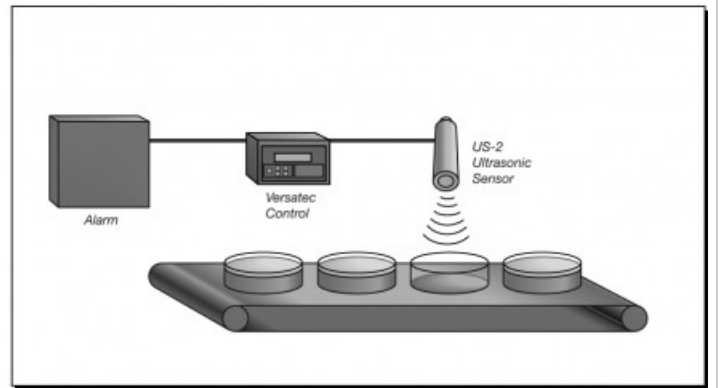

North America

MAGPOWR: +1.800.624.7697
Fife: +1.800.639.3433
Tidland: +1.800.426.1000
[Contact](#)

South America

Tel +55.11.3959.0990
Fax +55.11.3856.0990
[Contact](#)

Europe

Tel +49.6195.7002.0
Fax +49.6195.7002.933
[Contact](#)

India

Tel +91.22.27602633
Fax +91.22.27602634
[Contact](#)

China

Tel +86.756.881.9398
Fax +86.756.881.9393
[Contact](#)

Japan

Tel +81.43.421.1622
Fax +81.43.421.2895
[Contact](#)

Korea, Taiwan and SE Asia

Tel +65.9620.3883
Fax +65.6235.4818
[Contact](#)

Source URL: <http://magpowr.maxcessintl.com/tension-control/magpowr-versatec-tension-control>