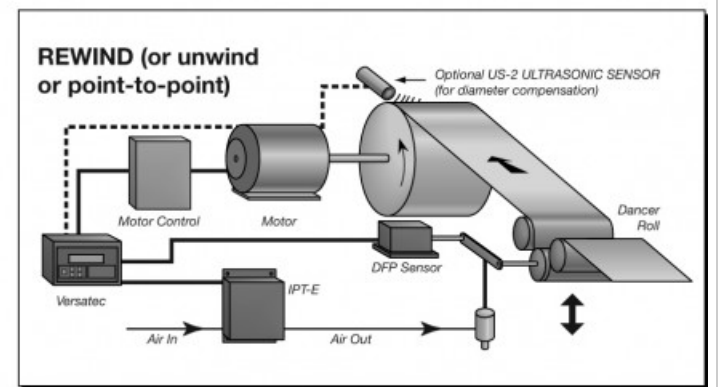

North America

MAGPOWR: +1.800.624.7697
Fife: +1.800.639.3433
Tidland: +1.800.426.1000
[Contact](#)

South America

Tel +55.11.3959.0990
Fax +55.11.3856.0990
[Contact](#)

Europe

Tel +49.6195.7002.0
Fax +49.6195.7002.933
[Contact](#)

India

Tel +91.22.27602633
Fax +91.22.27602634
[Contact](#)

China

Tel +86.756.881.9398
Fax +86.756.881.9393
[Contact](#)

Japan

Tel +81.43.421.1622
Fax +81.43.421.2895
[Contact](#)

Korea, Taiwan and SE Asia

Tel +65.9620.3883
Fax +65.6235.4818
[Contact](#)

Source URL: <http://magpowr.maxcessintl.com/tension-control/magpowr-versatec-tension-control>