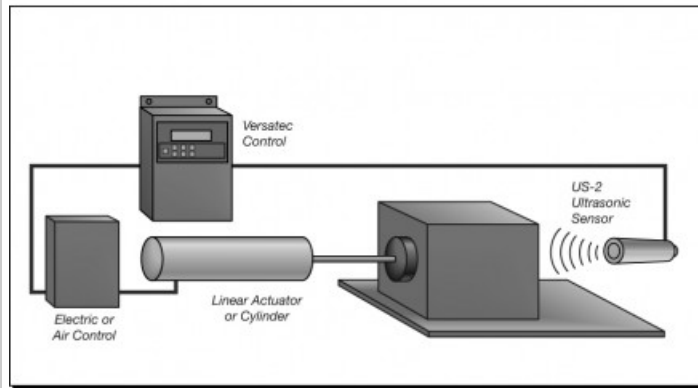

North America

MAGPOWR: +1.800.624.7697
Fife: +1.800.639.3433
Tidland: +1.800.426.1000
[Contact](#)

South America

Tel +55.11.3959.0990
Fax +55.11.3856.0990
[Contact](#)

Europe

Tel +49.6195.7002.0
Fax +49.6195.7002.933
[Contact](#)

India

Tel +91.22.27602633
Fax +91.22.27602634
[Contact](#)

China

Tel +86.756.881.9398
Fax +86.756.881.9393
[Contact](#)

Japan

Tel +81.43.421.1622
Fax +81.43.421.2895
[Contact](#)

Korea, Taiwan and SE Asia

Tel +65.9620.3883
Fax +65.6235.4818
[Contact](#)

Source URL: <http://magpowr.maxcessintl.com/tension-control/magpowr-versatec-tension-control>