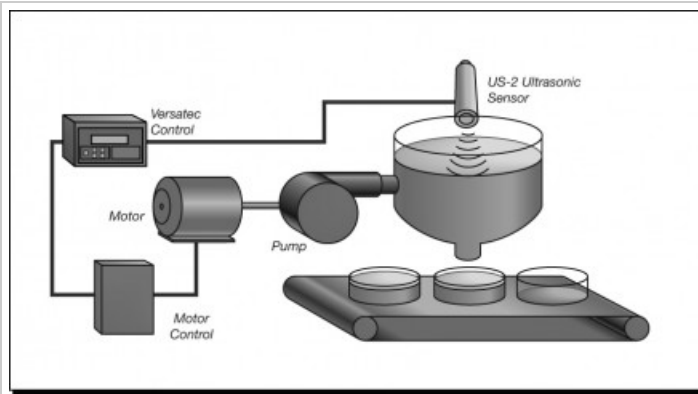

North America

MAGPOWR: +1.800.624.7697
Fife: +1.800.639.3433
Tidland: +1.800.426.1000
[Contact](#)

South America

Tel +55.11.3959.0990
Fax +55.11.3856.0990
[Contact](#)

Europe

Tel +49.6195.7002.0
Fax +49.6195.7002.933
[Contact](#)

India

Tel +91.22.27602633
Fax +91.22.27602634
[Contact](#)

China

Tel +86.756.881.9398
Fax +86.756.881.9393
[Contact](#)

Japan

Tel +81.43.421.1622
Fax +81.43.421.2895
[Contact](#)

Korea, Taiwan and SE Asia

Tel +65.9620.3883
Fax +65.6235.4818
[Contact](#)

Source URL: <http://magpowr.maxcessintl.com/tension-control/magpowr-versatec-tension-control>