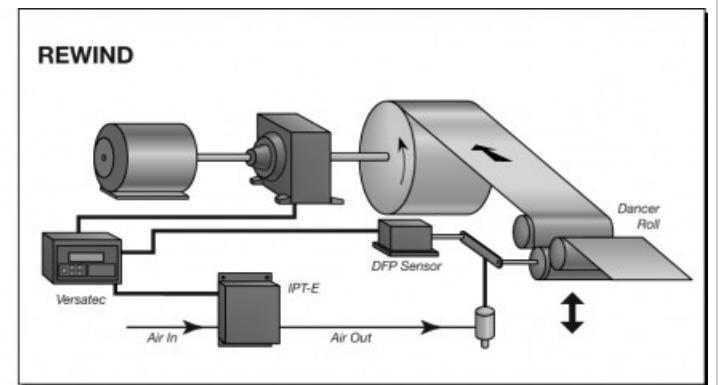

North America

MAGPOWR: +1.800.624.7697
Fife: +1.800.639.3433
Tidland: +1.800.426.1000
[Contact](#)

South America

Tel +55.11.3959.0990
Fax +55.11.3856.0990
[Contact](#)

Europe

Tel +49.6195.7002.0
Fax +49.6195.7002.933
[Contact](#)

India

Tel +91.22.27602633
Fax +91.22.27602634
[Contact](#)

China

Tel +86.756.881.9398
Fax +86.756.881.9393
[Contact](#)

Japan

Tel +81.43.421.1622
Fax +81.43.421.2895
[Contact](#)

Korea, Taiwan and SE Asia

Tel +65.9620.3883
Fax +65.6235.4818
[Contact](#)

Source URL: <http://magpowr.maxcessintl.com/tension-control/magpowr-versatec-tension-control>