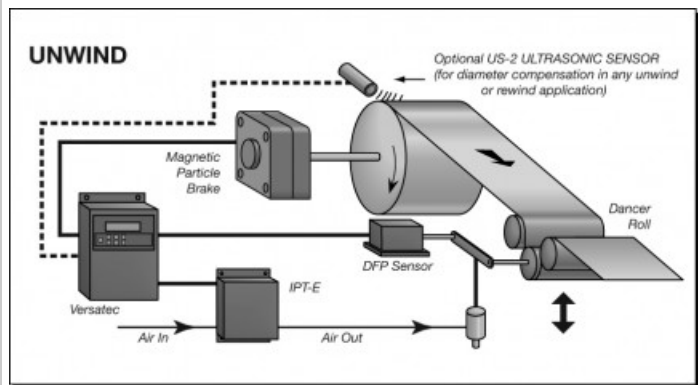

North America

MAGPOWR: +1.800.624.7697
Fife: +1.800.639.3433
Tidland: +1.800.426.1000
[Contact](#)

South America

Tel +55.11.3959.0990
Fax +55.11.3856.0990
[Contact](#)

Europe

Tel +49.6195.7002.0
Fax +49.6195.7002.933
[Contact](#)

India

Tel +91.22.27602633
Fax +91.22.27602634
[Contact](#)

China

Tel +86.756.881.9398
Fax +86.756.881.9393
[Contact](#)

Japan

Tel +81.43.421.1622
Fax +81.43.421.2895
[Contact](#)

Korea, Taiwan and SE Asia

Tel +65.9620.3883
Fax +65.6235.4818
[Contact](#)

Source URL: <http://magpowr.maxcessintl.com/tension-control/magpowr-versatec-tension-control>