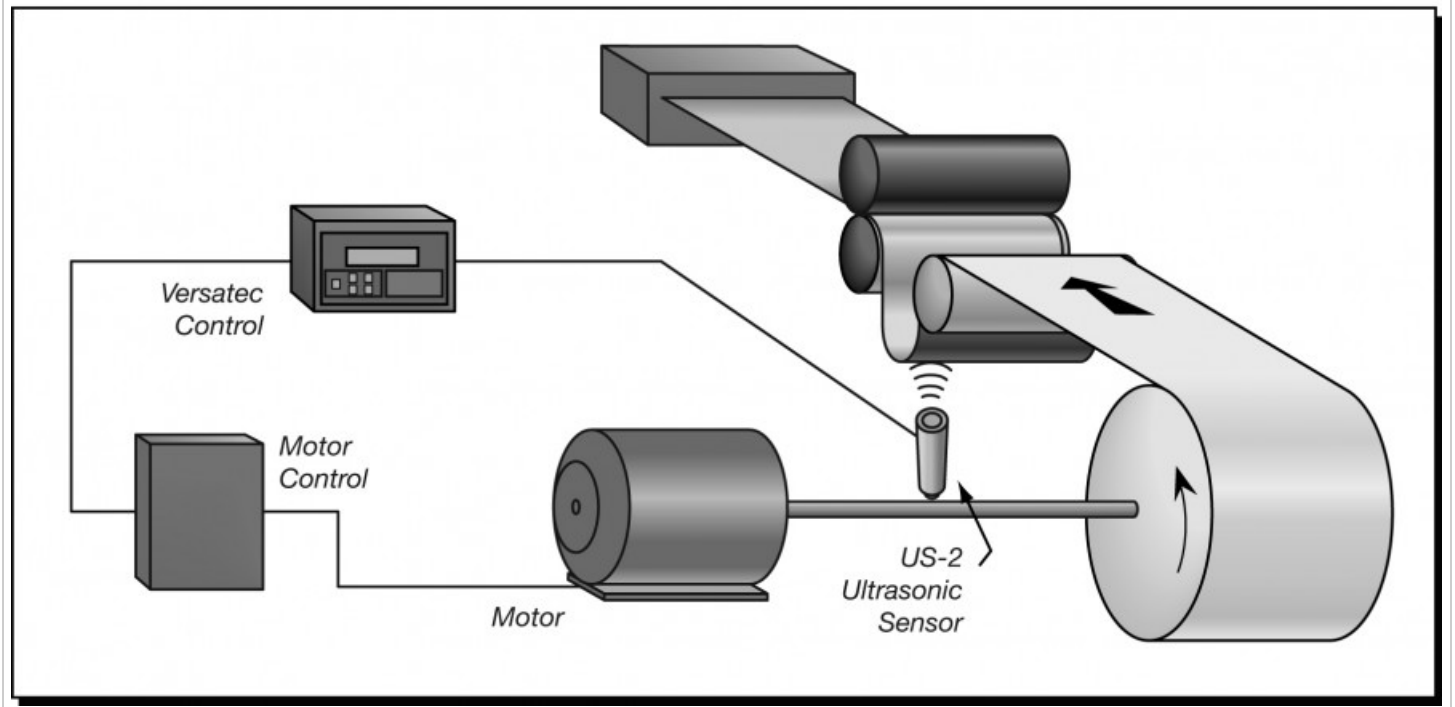

Specifications:

[View this product in the Interactive Designer Notebook](#)