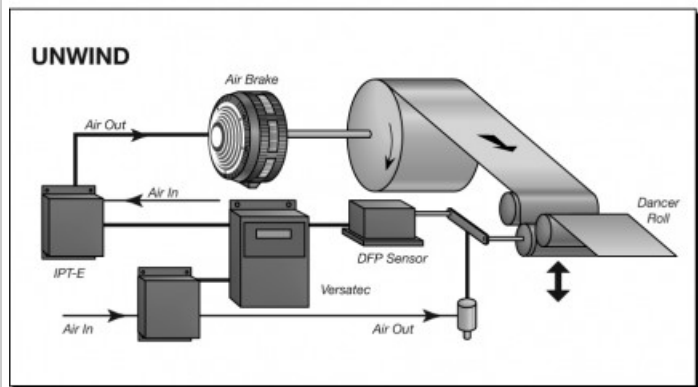

North America

MAGPOWR: +1.800.624.7697
Fife: +1.800.639.3433
Tidland: +1.800.426.1000
[Contact](#)

South America

Tel +55.11.3959.0990
Fax +55.11.3856.0990
[Contact](#)

Europe

Tel +49.6195.7002.0
Fax +49.6195.7002.933
[Contact](#)

India

Tel +91.22.27602633
Fax +91.22.27602634
[Contact](#)

China

Tel +86.756.881.9398
Fax +86.756.881.9393
[Contact](#)

Japan

Tel +81.43.421.1622
Fax +81.43.421.2895
[Contact](#)

Korea, Taiwan and SE Asia

Tel +65.9620.3883
Fax +65.6235.4818
[Contact](#)

Source URL: <http://magpowr.maxcessintl.com/tension-control/magpowr-versatec-tension-control>